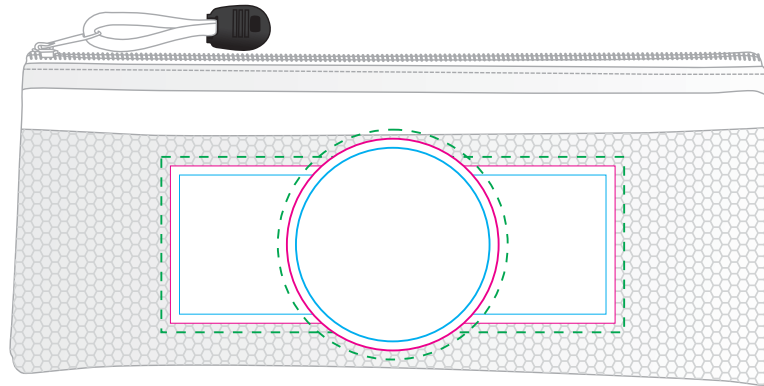

LL7023 - Cherish Pencil Case - Blue, Clear, Green & Red

Screen Print  PMS XXXc

Label 

Showing at approx 40% of size

**Screen Print**  
Print Area: 180mmL x 65mmH  
Actual print size: xxmmL x xxmmH

Finished Screen print area 

**Label**  
Print Area: 70mm Diameter or 147mmL x 52mmH  
Actual print size: xxmmL x xxmmH

Max print area for copy & text   
Finished print area   
Bleed line 

Screen Print  PMS  
XXXc

**Screen Print**  
Print Area: 180mmL x 65mmH  
Actual print size: xxmmL x xxmmH

Finished Screen print area 

Label 

**Label**  
Print Area: 70mm Diameter or 147mmL x 52mmH  
Actual print size: xxmmL x xxmmH

Max print area for copy & text   
Finished print area   
Bleed line 