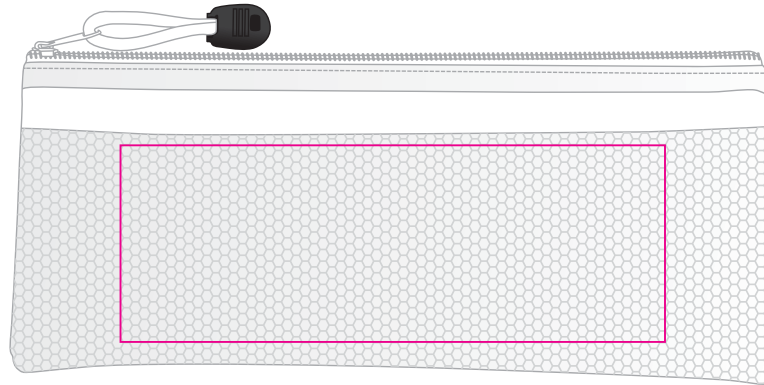

LL7023 - Cherish Pencil Case - Blue, Clear, Green & Red

Screen Print  PMS XXXc

Label 

Showing at approx 40% of size

**Screen Print**  
Print Area: 180mmL x 65mmH  
Actual print size: xxmmL x xxmmH

Finished Screen print area 

**Label**  
Print Area: 70mm Diameter or 147mmL x 52mmH  
Actual print size: xxmmL x xxmmH

Max print area for copy & text   
Finished print area   
Bleed line 

Screen Print  PMS  
XXXc

**Screen Print**  
Print Area: 180mmL x 65mmH  
Actual print size: xxmmL x xxmmH

Finished Screen print area 

Label 

**Label**  
Print Area: 70mm Diameter or 147mmL x 52mmH  
Actual print size: xxmmL x xxmmH

Max print area for copy & text   
Finished print area   
Bleed line 