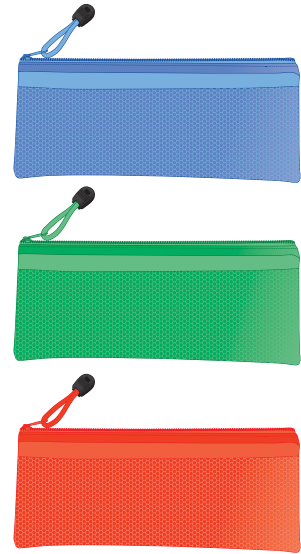

LL7023 - Cherish Pencil Case - Blue, Clear, Green & Red

Screen Print  PMS XXXc

Label 

Showing at approx 40% of size

**Screen Print**  
Print Area: 180mmL x 65mmH  
Actual print size: xxmmL x xxmmH

Finished Screen print area 

**Label**  
Print Area: 70mm Diameter or 147mmL x 52mmH  
Actual print size: xxmmL x xxmmH

Max print area for copy & text   
Finished print area   
Bleed line 

Screen Print  PMS  
XXXc

**Screen Print**  
Print Area: 180mmL x 65mmH  
Actual print size: xxmmL x xxmmH

Finished Screen print area 

Label 

**Label**  
Print Area: 70mm Diameter or 147mmL x 52mmH  
Actual print size: xxmmL x xxmmH

Max print area for copy & text   
Finished print area   
Bleed line 