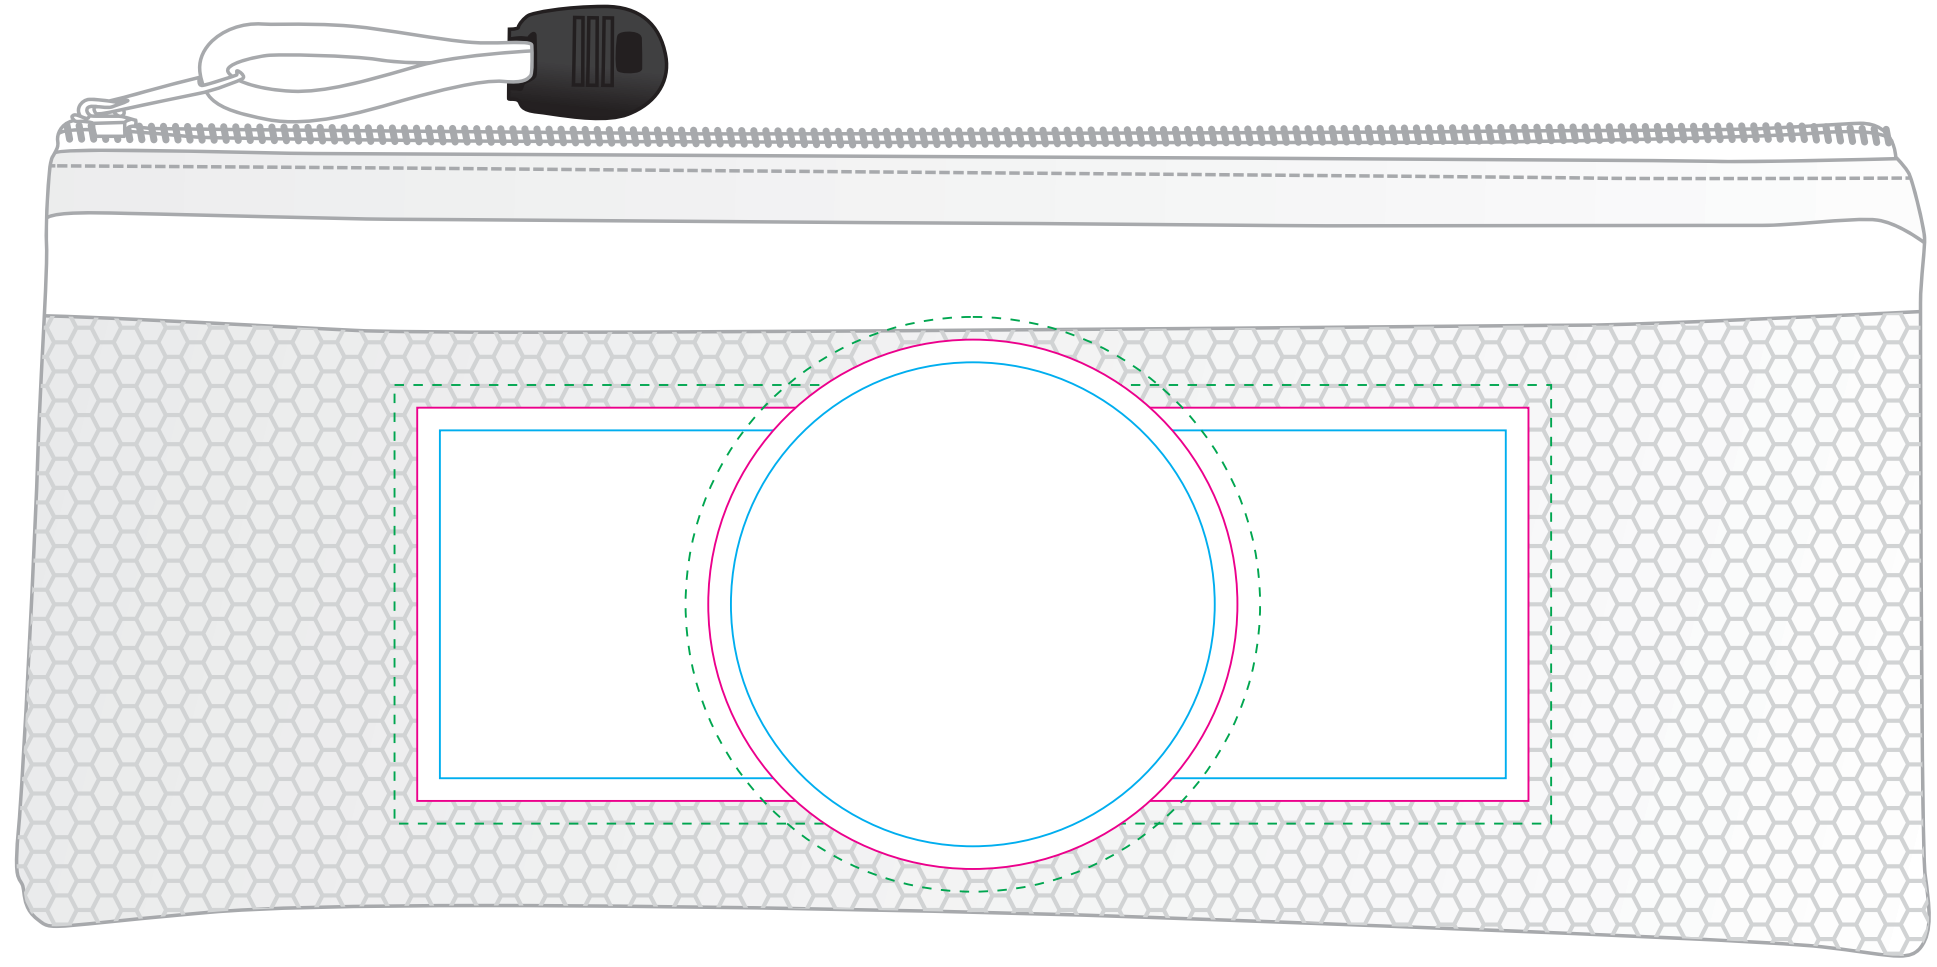

LL7023 - Cherish Pencil Case - Blue, Clear, Green & Red

Screen Print  PMS XXXc

Label 

Showing at approx 40% of size

**Screen Print**  
Print Area: 180mmL x 65mmH  
Actual print size: xxmmL x xxmmH

Finished Screen print area 

**Label**  
Print Area: 70mm Diameter or 147mmL x 52mmH  
Actual print size: xxmmL x xxmmH

Max print area for copy & text   
Finished print area   
Bleed line 

Screen Print  PMS  
XXXc

**Screen Print**  
Print Area: 180mmL x 65mmH  
Actual print size: xxmmL x xxmmH

Finished Screen print area 

Label 

**Label**  
Print Area: 70mm Diameter or 147mmL x 52mmH  
Actual print size: xxmmL x xxmmH

Max print area for copy & text   
Finished print area   
Bleed line 