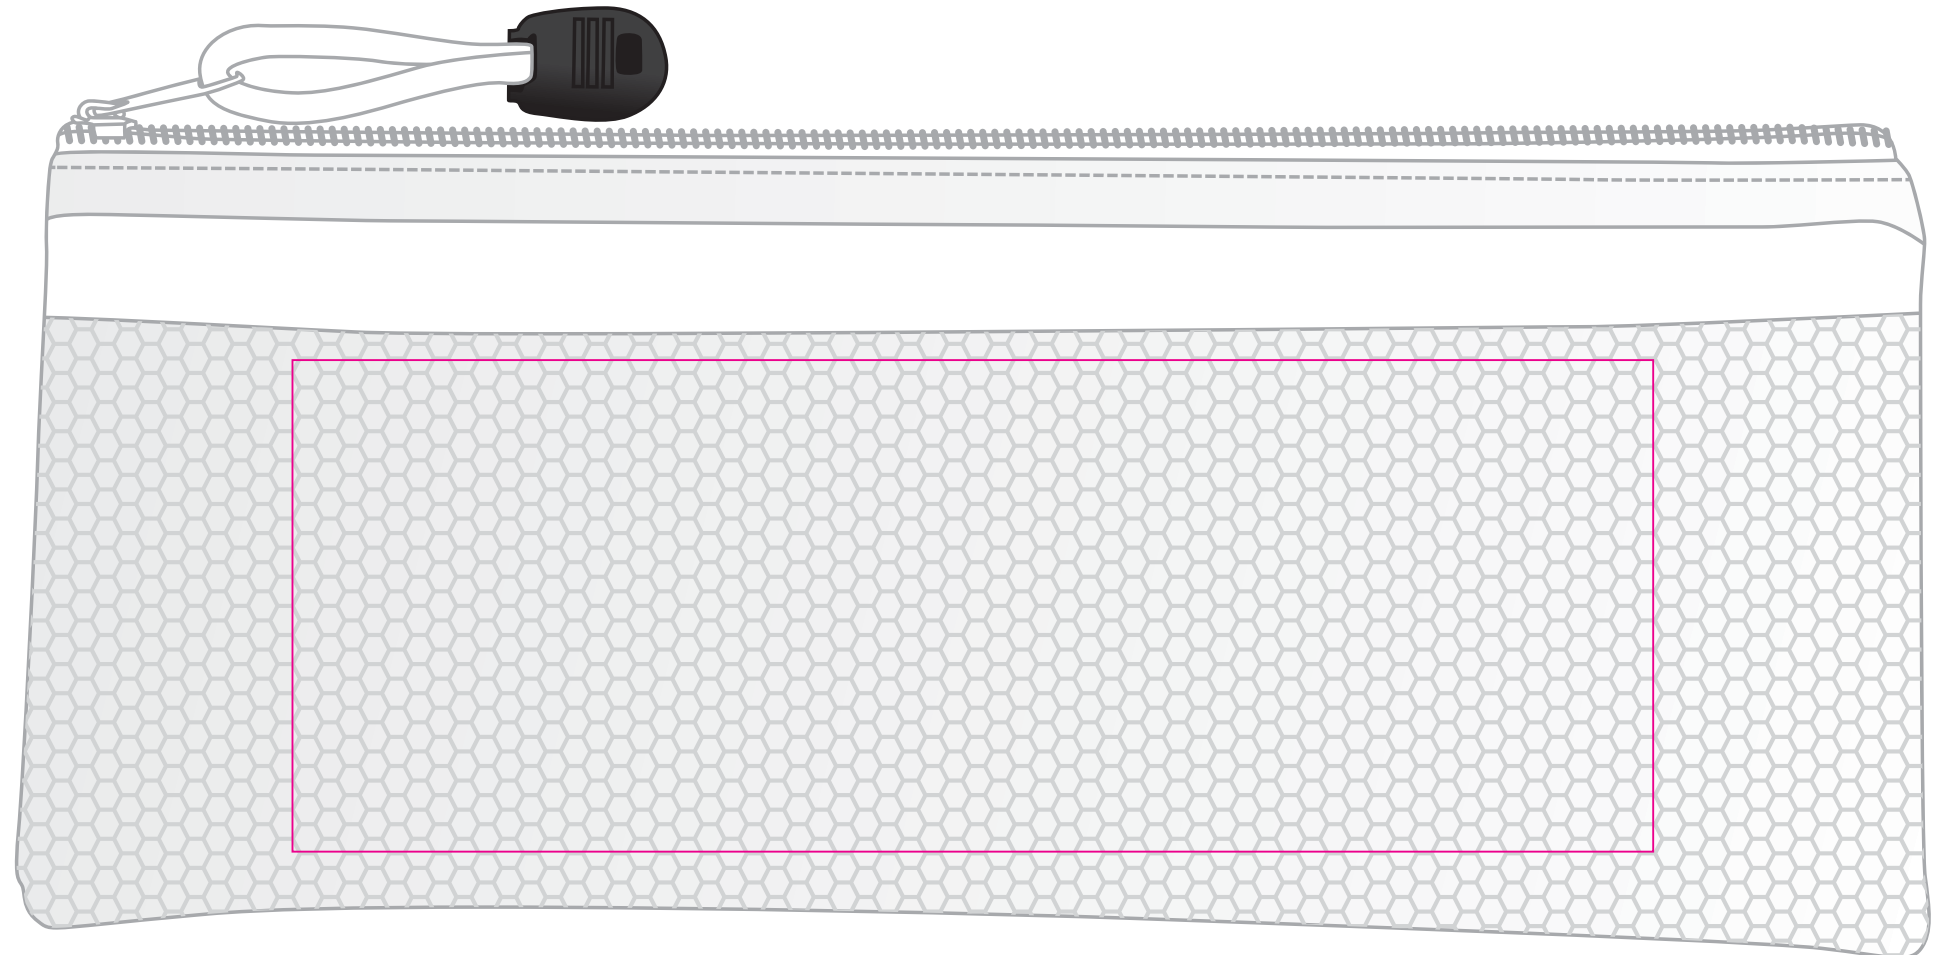

LL7023 - Cherish Pencil Case - Blue, Clear, Green & Red

Screen Print  PMS XXXc

Label 

Showing at approx 40% of size

**Screen Print**  
Print Area: 180mmL x 65mmH  
Actual print size: xxmmL x xxmmH

Finished Screen print area 

**Label**  
Print Area: 70mm Diameter or 147mmL x 52mmH  
Actual print size: xxmmL x xxmmH

Max print area for copy & text   
Finished print area   
Bleed line 

Screen Print  PMS  
XXXc

**Screen Print**  
Print Area: 180mmL x 65mmH  
Actual print size: xxmmL x xxmmH

Finished Screen print area 

Label 

**Label**  
Print Area: 70mm Diameter or 147mmL x 52mmH  
Actual print size: xxmmL x xxmmH

Max print area for copy & text   
Finished print area   
Bleed line 